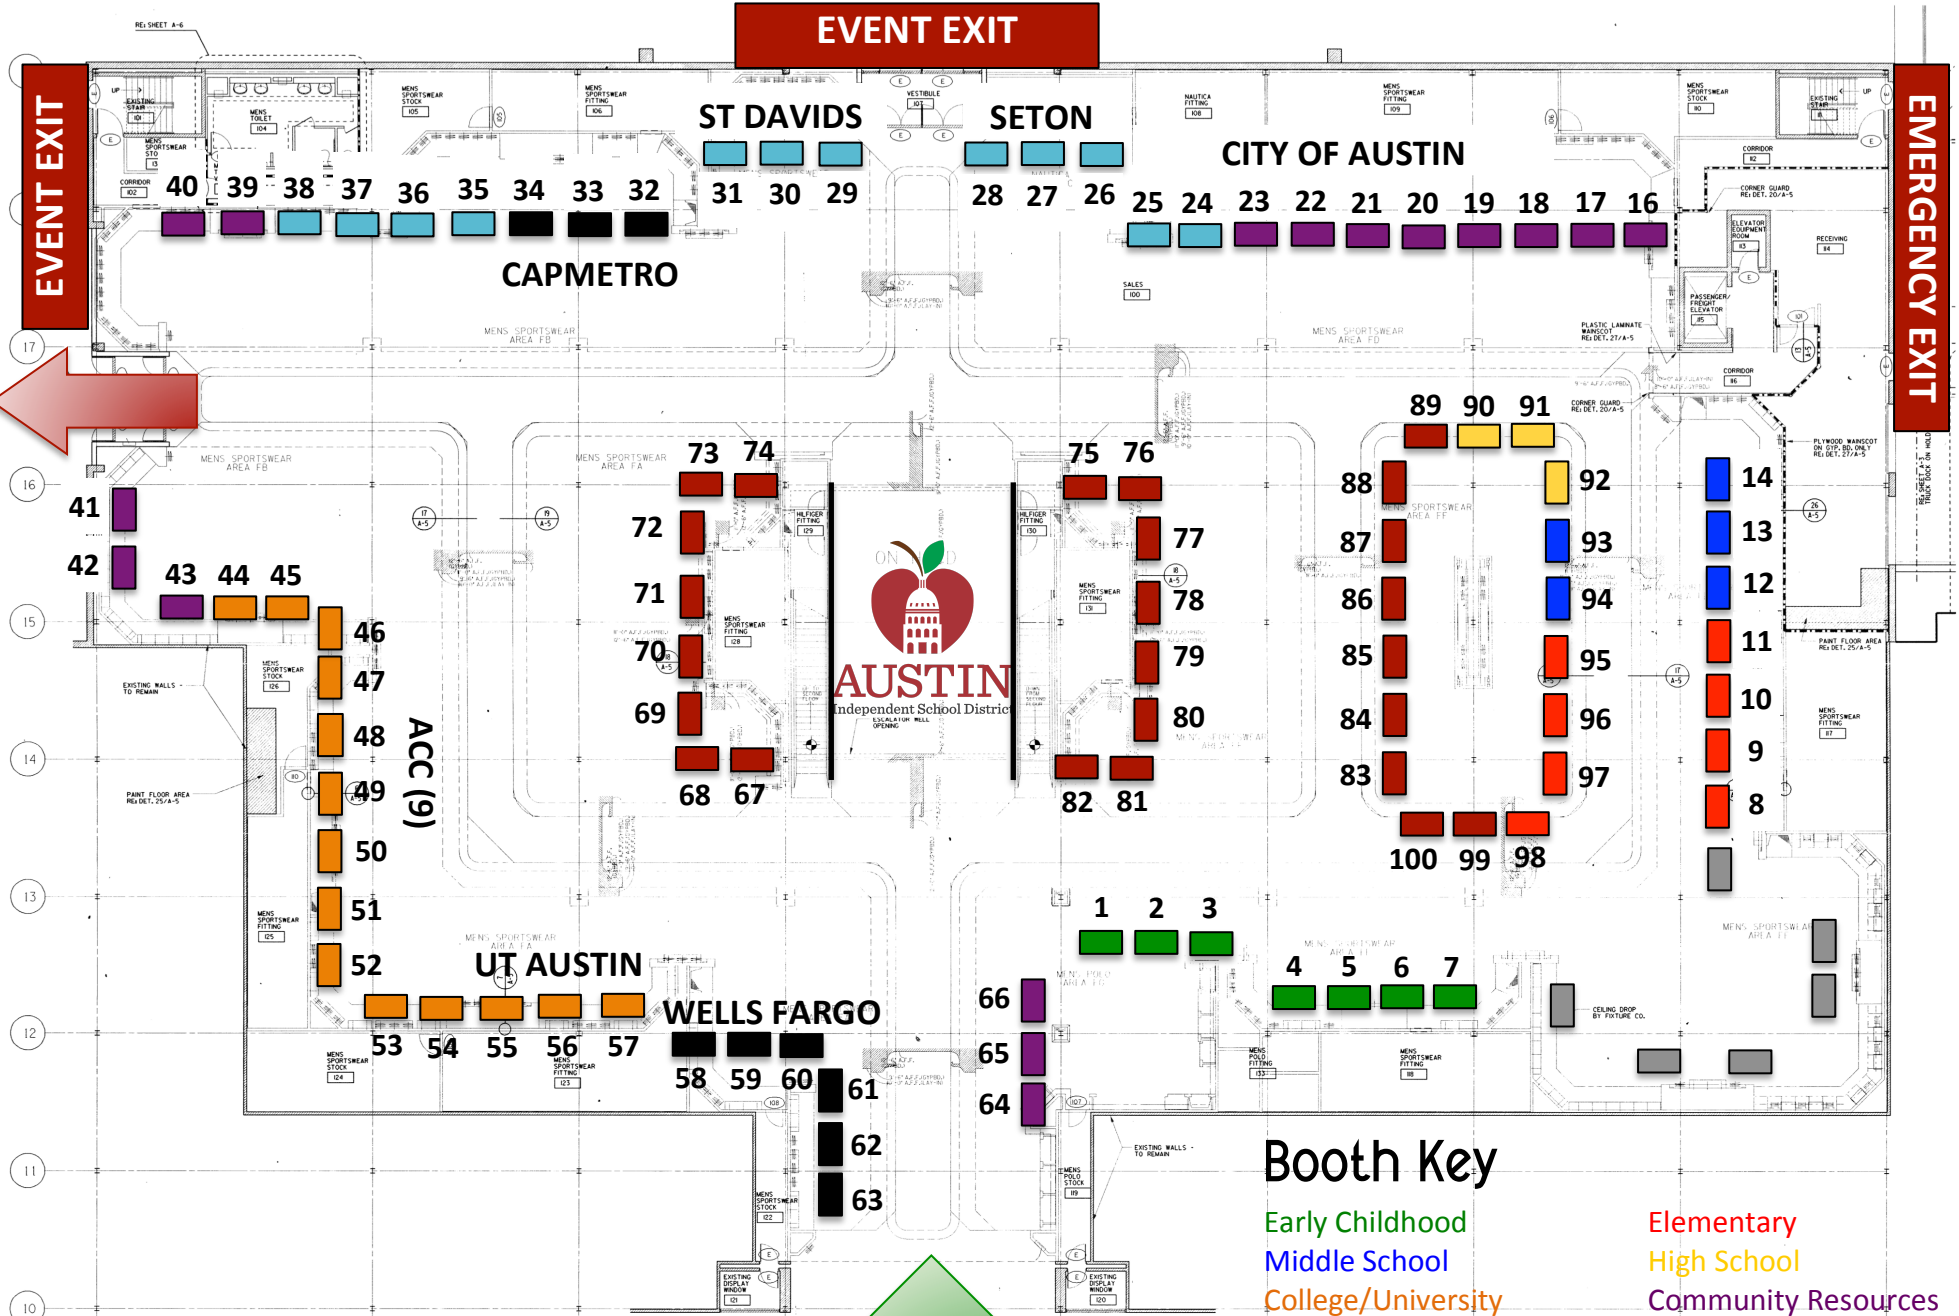

EVENT EXIT

EVENT EXIT

EMERGENCY EXIT

Booth Key

- Early Childhood
- Middle School
- College/University
- Health & Wellness
- Sponsors

- Elementary
- High School
- Community Resources
- Austin ISD

2015 Feria Para Aprender
DILLARDS | Educational Pathway Layout

ENTRANCE
from Mall